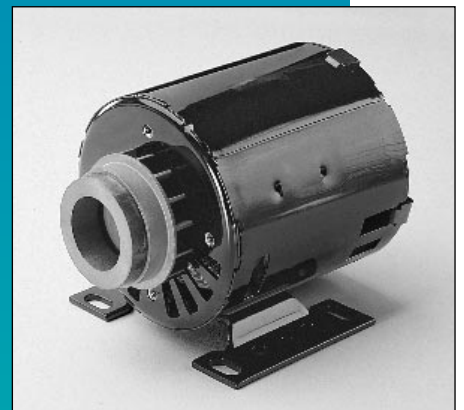

Replacement *Kits*

MAGNETIC DRIVE PUMPS

**02501-551 Impeller
& Bearing Kit (1)**

02501-074 Motor Adapter Kit (2)

02501-561 Body Kit (3)

**02500-573
Motor/Hub &
Magnet Kit (4)**

**02501-580 Motor/Hub
& Magnet Kit (5)**

Notes:

- (1) Impeller and bearing kit includes front and rear thrust bearings, pump shaft, impeller bearing, adapter disc, impeller and magnet assembly and O-ring.
- (2) Motor adapter kit includes motor adapter, screws and washers.
- (3) Body kit includes O-ring, body and V-band clamp assembly.
- (4) Motor/hub and magnet kit includes motor, drive hub, magnet and set screw.
- (5) Motor/hub and magnet kit includes motor, drive hub, magnet and set screw.